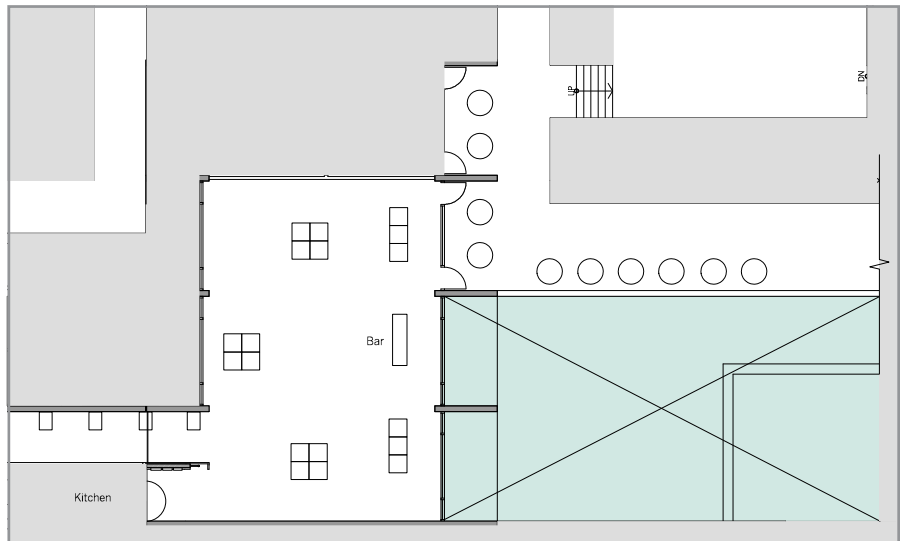

FRIDAY NIGHT LOUNGE

CAFE + PATIO 1: 2500 SQ FT

CAPACITY
200 guests

Select one of three design plans.
Accommodates indoor or outdoor
private bar.

Oakland Museum of California
1000 Oak Street
Oakland, CA 94607

museumca.org

OPTION 1

OPTION 2

OPTION 3

The museum of us.