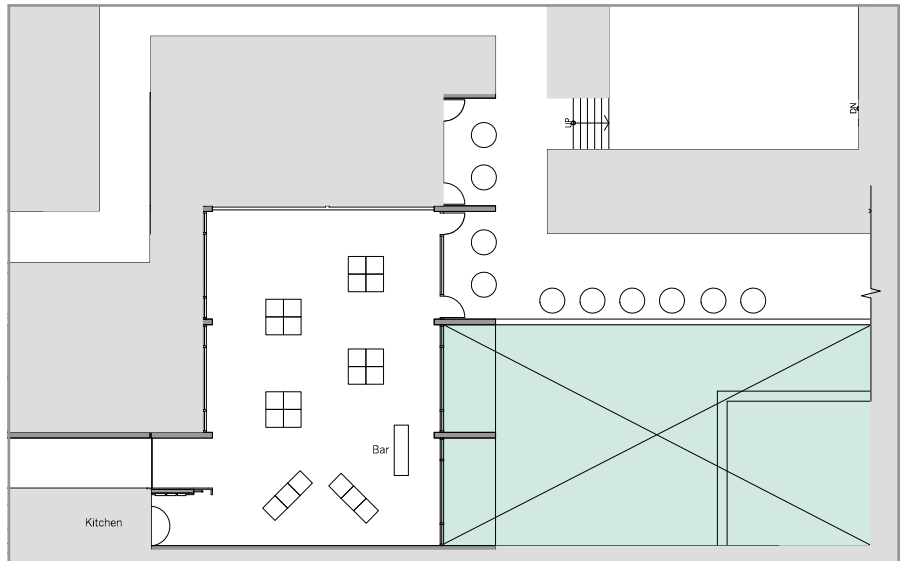

FRIDAY NIGHT LOUNGE

CAFE + PATIO 1: 2500 SQ FT

CAPACITY
200 guests

Select one of three design plans.
Accommodates indoor or outdoor
private bar.

Oakland Museum of California
1000 Oak Street
Oakland, CA 94607

museumca.org

OPTION 1

OPTION 2

OPTION 3

The museum of us.