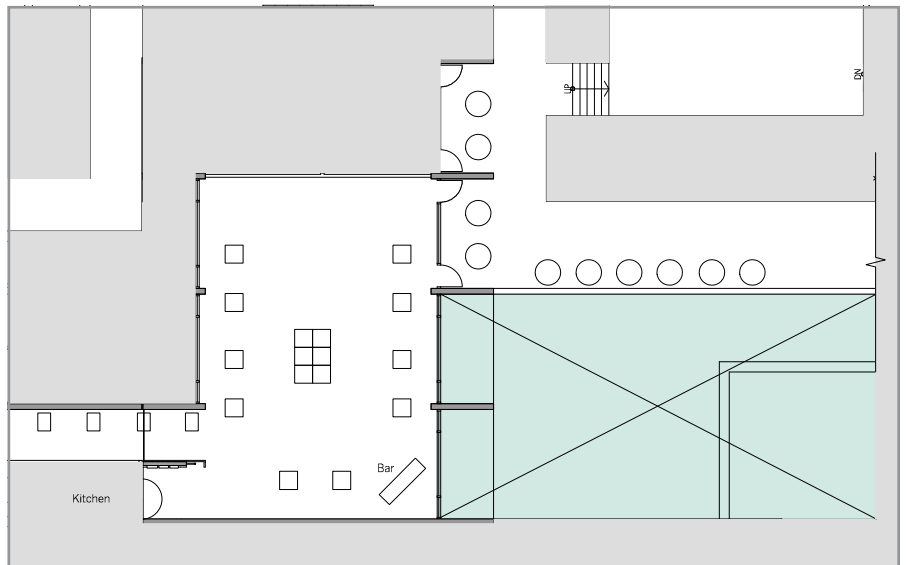

FRIDAY NIGHT LOUNGE

CAFE + PATIO 1: 2500 SQ FT

CAPACITY
200 guests

Select one of three design plans.
Accommodates indoor or outdoor
private bar.

Oakland Museum of California
1000 Oak Street
Oakland, CA 94607

museumca.org

OPTION 1