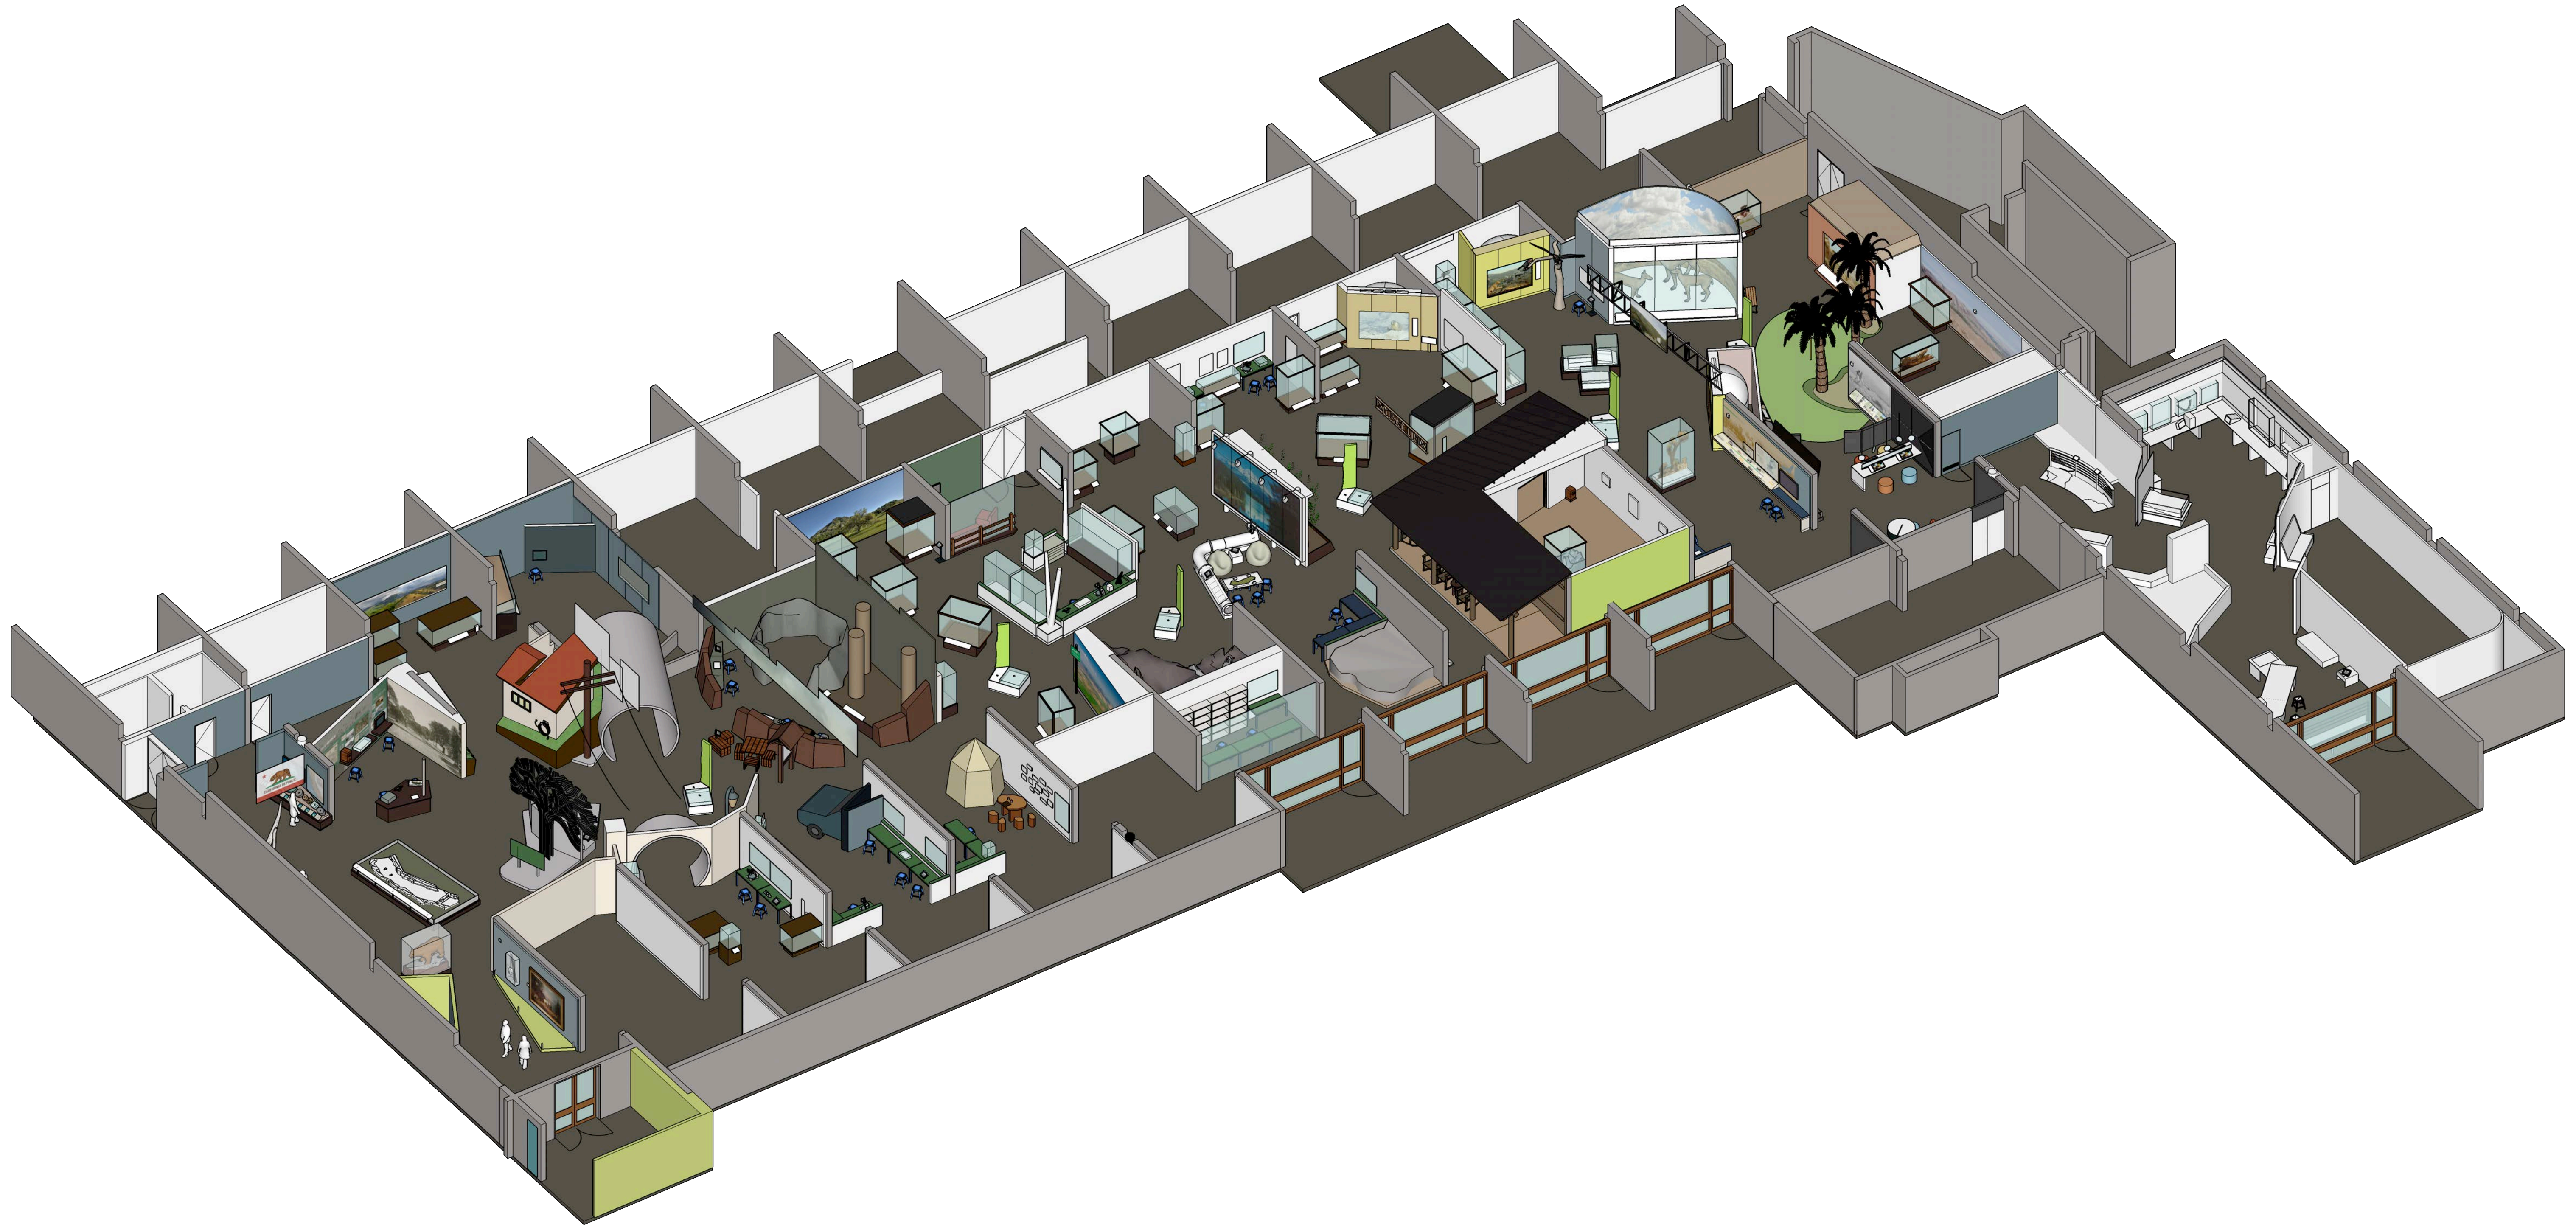

Natural Science Gallery

FINAL
DESIGN

DATE: 08/27/14

SCALE: 3/32" = 10"

0.00.00
GALLERY
AXO

24" x 36" sht.